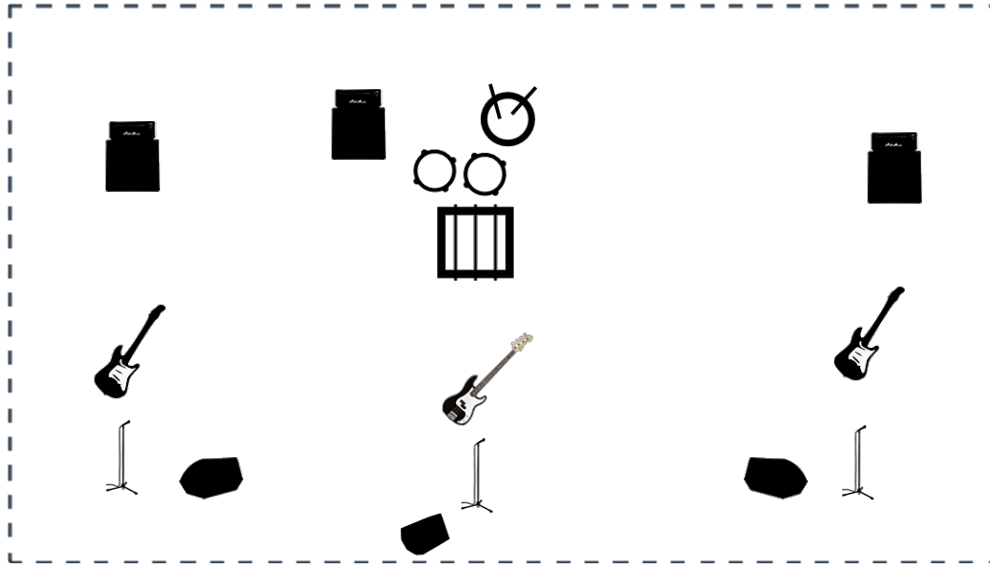

Collision Riot Tech Rider

Planning to organize a show? [Click here](#) for a quick quotation based on your tech rider.

Channels List

#	Instrument	Microphone	Effects (optional)	Artista	Comments
#1	Vocals (R)	Shure SM58		Erik	
#2	Vocals	Shure SM58		Fil	
#3	Vocals (L)	Shure SM58		TJ	
#4	Tom	Sennheiser E604		Sandor	
#5	Tom	Sennheiser E604		Sandor	
#6	Snare Drum	Shure SM57		Sandor	
#7	Bass Drum	Shure Beta52		Sandor	
#8	Bass	DI - Línea		Fil	
#9	Electric guitar (R)	Shure SM57		Erik	
#10	Electric guitar (L)	Shure SM57		TJ	

Monitor Fill

Monitor L

#	Instrument	Microphone	Artista	Comments
#2	Vocals	Shure SM58	Fil